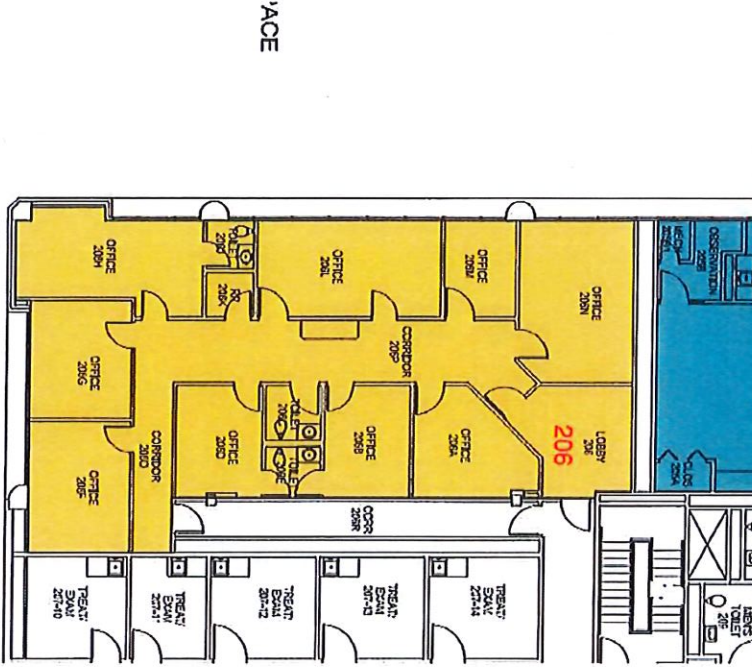

STAFF LOUNGE 2035

44

JITE LOCATIONS:

FACE