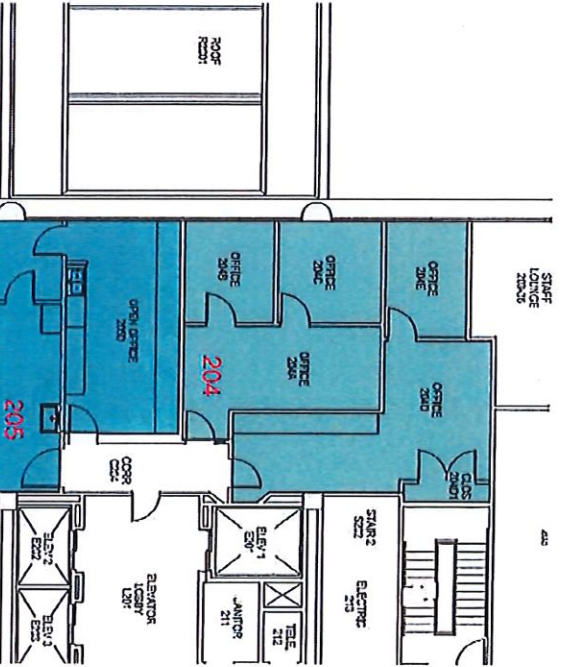

STAFF LOUNGE 2035

44

JITE LOCATIONS:

FACE